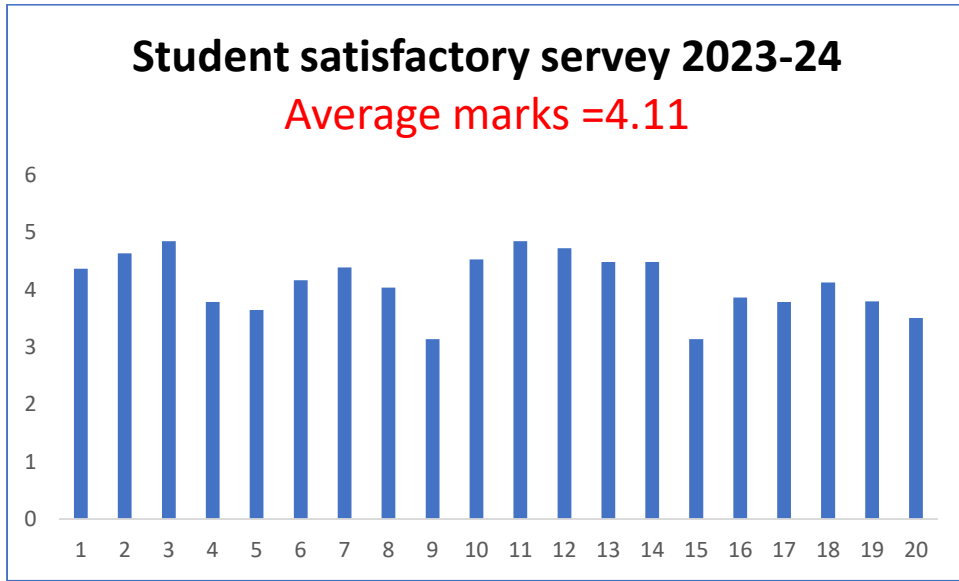

This survey provides valuable insights into student satisfaction levels and helps identify areas for improvement within the institution.

Link for Goggle form of Students satisfaction Survey (SSS):

<https://docs.google.com/forms/d/e/1FAIpQLSdmq0N_xEEjy0eqNNxTOcNiW2rQkGNuHukA-pJ61dR_rOel9A/viewform?usp=sf_link>

Mr.B.N.Kadg
IQAC, Coordinator

Dr. D. T. Dhage

Principal
K.K.W. Arts, Science and Commerce
College, Pimpalgaon (B.) - Nautik